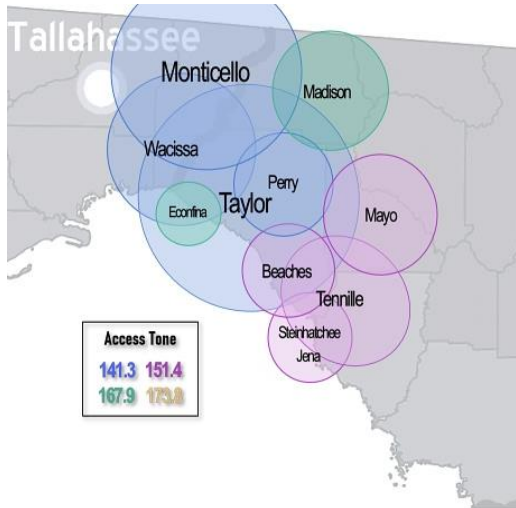

What is GMRS?

The General Mobile Radio Service is a licensed radio service that uses channels at 462 and 467 Mhz. The most common use of GMRS channels is for short-distance, two-way voice communications using portable and mobile radios. Many people use GMRS with others or in groups for off-roading, hiking, fishing, hunting, public safety, and emergency teams. GMRS promotes public awareness, preparation, and participation while providing a valuable communications resource for communities, organizations, and families to use on a recreational basis. GMRS is quickly becoming popular in the United States!

GMRS Repeaters

The map to the right shows the coverage of GMRS repeaters that are “open” or available for everyday use by licensees. Please read the Repeater Agreement terms and conditions on the Big Bend GMRS website before using these repeaters. The Agreement can be printed and signed if requested. The QR Code links to the Big Bend GMRS website.

TAYLOR-725	CH 22 R
PERRY-675	CH 20 R
MONTICELLO-650	CH 19 R
WACISSA-625	CH 18 R
BEACHES-575	CH 16 R
STN/JENA-600	CH 17 R
TENNILLE-625	CH 18 R
MAYO-650	CH 19 R
MADISON-550	CH 15 R
ECONFINA-675	CH 20 R

Sponsors

Taylor Co Sheriff Office
Taylor Co Emergency Management
Jefferson Co Sheriff Office
Jefferson Co Emergency Management
Taylor Co Fire Rescue
Lafayette Co Emergency Management
Big Bend Water Management
Madison Co Water Management
Taylor & Madison Co Amateur Radio Clubs

Licensing/Help...

To transmit on GMRS channels anywhere within the US requires a license and call sign from the FCC. It is not an Amateur 'Ham' Radio license and there is no test. Simply pay $35 online to the FCC for a license which covers everyone in an immediate family for 10 years under a call sign.

Join an area Emergency Response Team or attend an Amateur Radio meeting to ask about GMRS.

Big Bend GMRS holds monthly meetings listed on the Big Bend GMRS website.

What are Repeaters?

A repeater is a radio system that can receive and transmit at the same time. Usually, it has high power and a large antenna. The repeater receives your signal and re-transmits it over a wider area which extends your talking range and distance. A repeater is usually placed where it can reach a wide area like a tall tower. You must receive permission from the repeater owner before using any GMRS repeater. Most repeaters in the US are privately owned by radio clubs or GMRS groups.