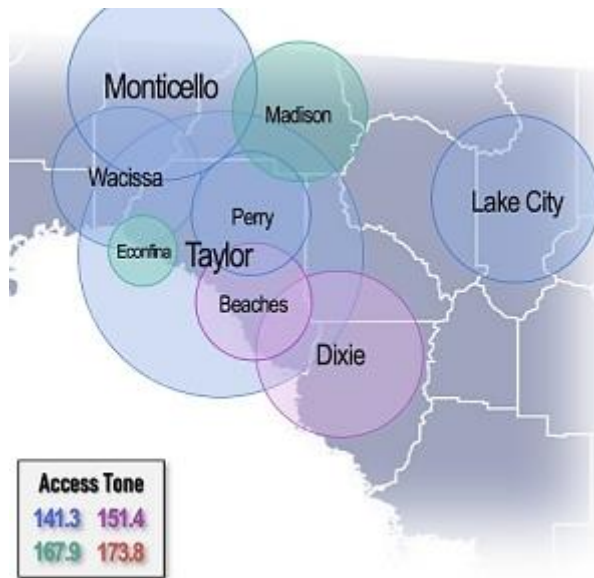

Mission

Big Bend GMRS supports the General Mobile Radio Service in the 'Big Bend' area of Florida. Members help promote, educate, and assist licensees and area communities by providing GMRS information, assisting with FCC licensing, supporting group/team activities, and sponsoring repeaters and special events.

SPONSORS

Taylor County Sheriff Office
 Taylor County Emergency Management
 Taylor County Fire Rescue
 Jefferson County Sheriff Office
 Jefferson County Emergency Management
 Big Bend Water Management
 Madison County Water Management
 Taylor & Madison County Amateur Radio Clubs

Access Tone	
141.3	151.4
167.9	173.8

TAYLOR	462.725+	(22 R)
PERRY	462.675+	(20 R)
MONTICELLO	462.650+	(19 R)
WACISSA	462.625+	(18 R)
LAKE CITY	462.600+	(17 R)
BEACHES	462.575+	(16 R)
DIXIE	462.625+	(18 R)
MADISON	462.550+	(15 R)
ECONFINA	462.675+	(20 R)