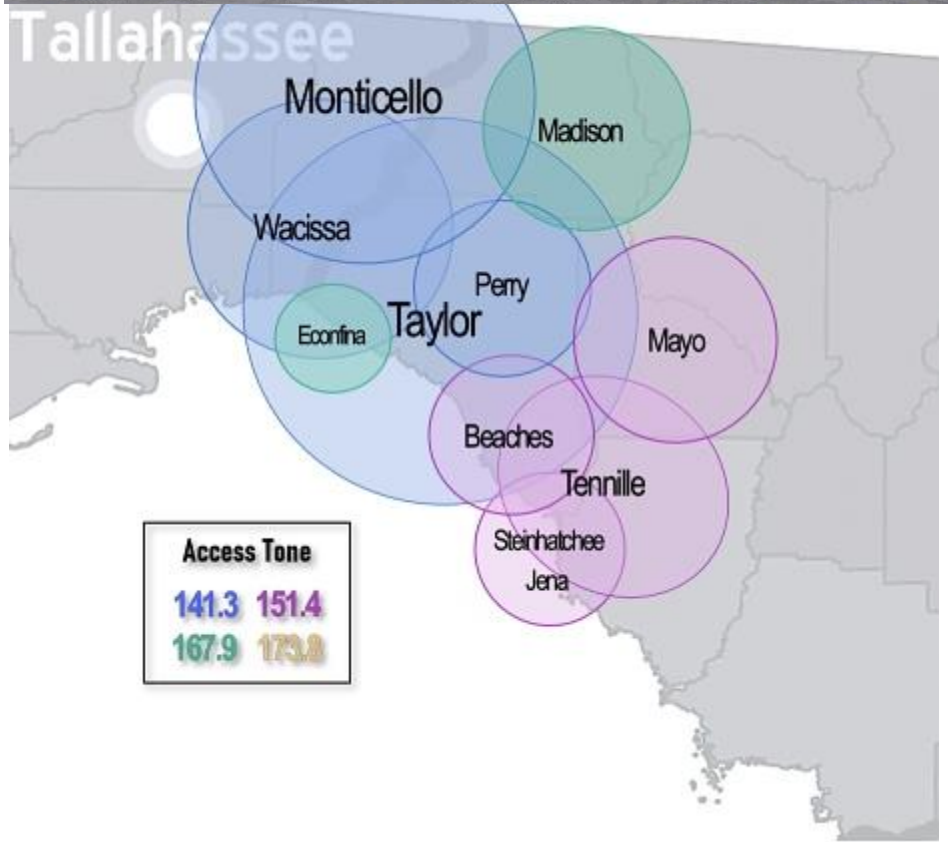

GMRS Repeaters

Please use repeaters sparingly many users can talk "radio-to-radio" a couple of miles effectively!

Estimated Coverage

Repeaters		Program Your Radio		
TAYLOR-725	CH 22 R	RX 462.7250	TX 467.7250	T 141.3
PERRY-675	CH 20 R	RX 462.6750	TX 467.6750	T 141.3
MONTICELLO-650	CH 19 R	RX 462.6500	TX 467.6500	T 141.3
WACISSA-625	CH 18 R	RX 462.6250	TX 467.6250	T 141.3
BEACHES-575	CH 16 R	RX 462.5750	TX 467.5750	T 151.4
STN/JENA-600	CH 17 R	RX 462.6000	TX 467.6000	T 151.4
TENNILLE-625	CH 18 R	RX 462.6250	TX 467.6250	T 151.4
MAYO-650	CH 19 R	RX 462.6500	TX 467.6500	T 151.4
MADISON-550	CH 15 R	RX 462.5500	TX 467.5500	T 167.9
ECONFINA-675	CH 20 R	RX 462.6750	TX 467.6750	T 167.9