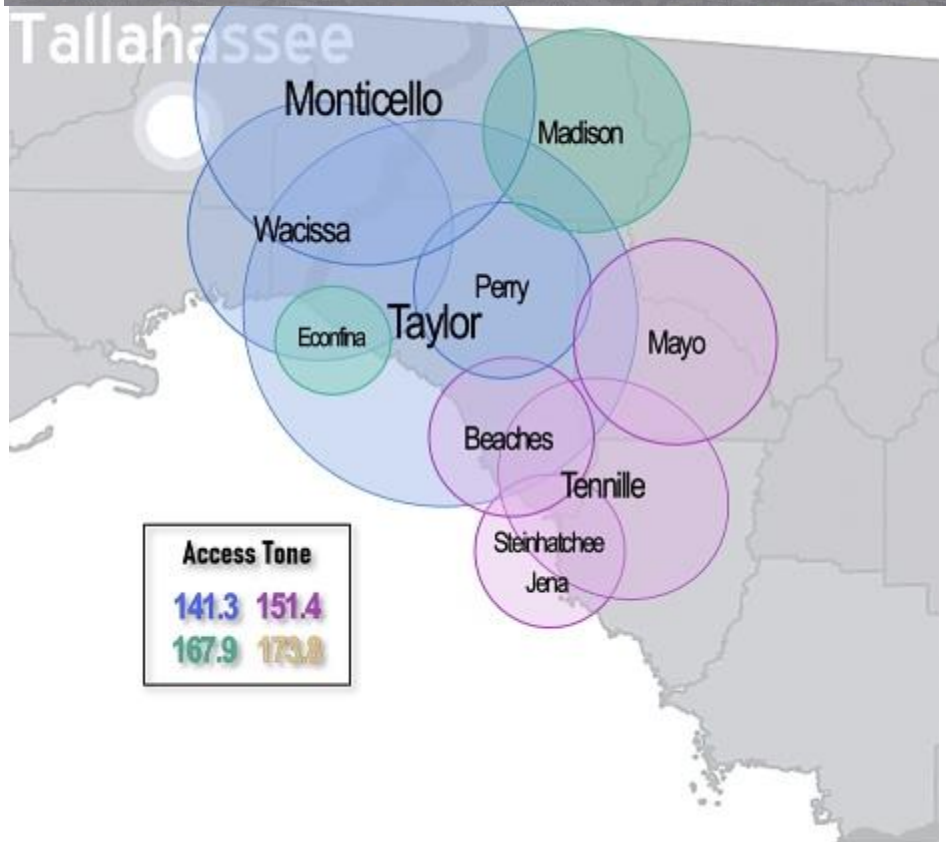

GMRS Repeaters

Please use repeaters sparingly many users can talk "radio-to-radio" a couple of miles effectively!

Estimated Coverage

Repeaters

Program Your Radio

TAYLOR-725	CH 22 R	RX 462.7250	TX 467.7250	T 141.3
PERRY-675	CH 20 R	RX 462.6750	TX 467.6750	T 141.3
MONTICELLO-650	CH 19 R	RX 462.6500	TX 467.6500	T 141.3
WACISSA-625	CH 18 R	RX 462.6250	TX 467.6250	T 141.3
BEACHES-575	CH 16 R	RX 462.5750	TX 467.5750	T 151.4
STN/JENA-600	CH 17 R	RX 462.6000	TX 467.6000	T 151.4
TENNILLE-625	CH 18 R	RX 462.6250	TX 467.6250	T 151.4
MAYO-650	CH 19 R	RX 462.6500	TX 467.6500	T 151.4
MADISON-550	CH 15 R	RX 462.5500	TX 467.5500	T 167.9
ECONFINA-675	CH 20 R	RX 462.6750	TX 467.6750	T 167.9